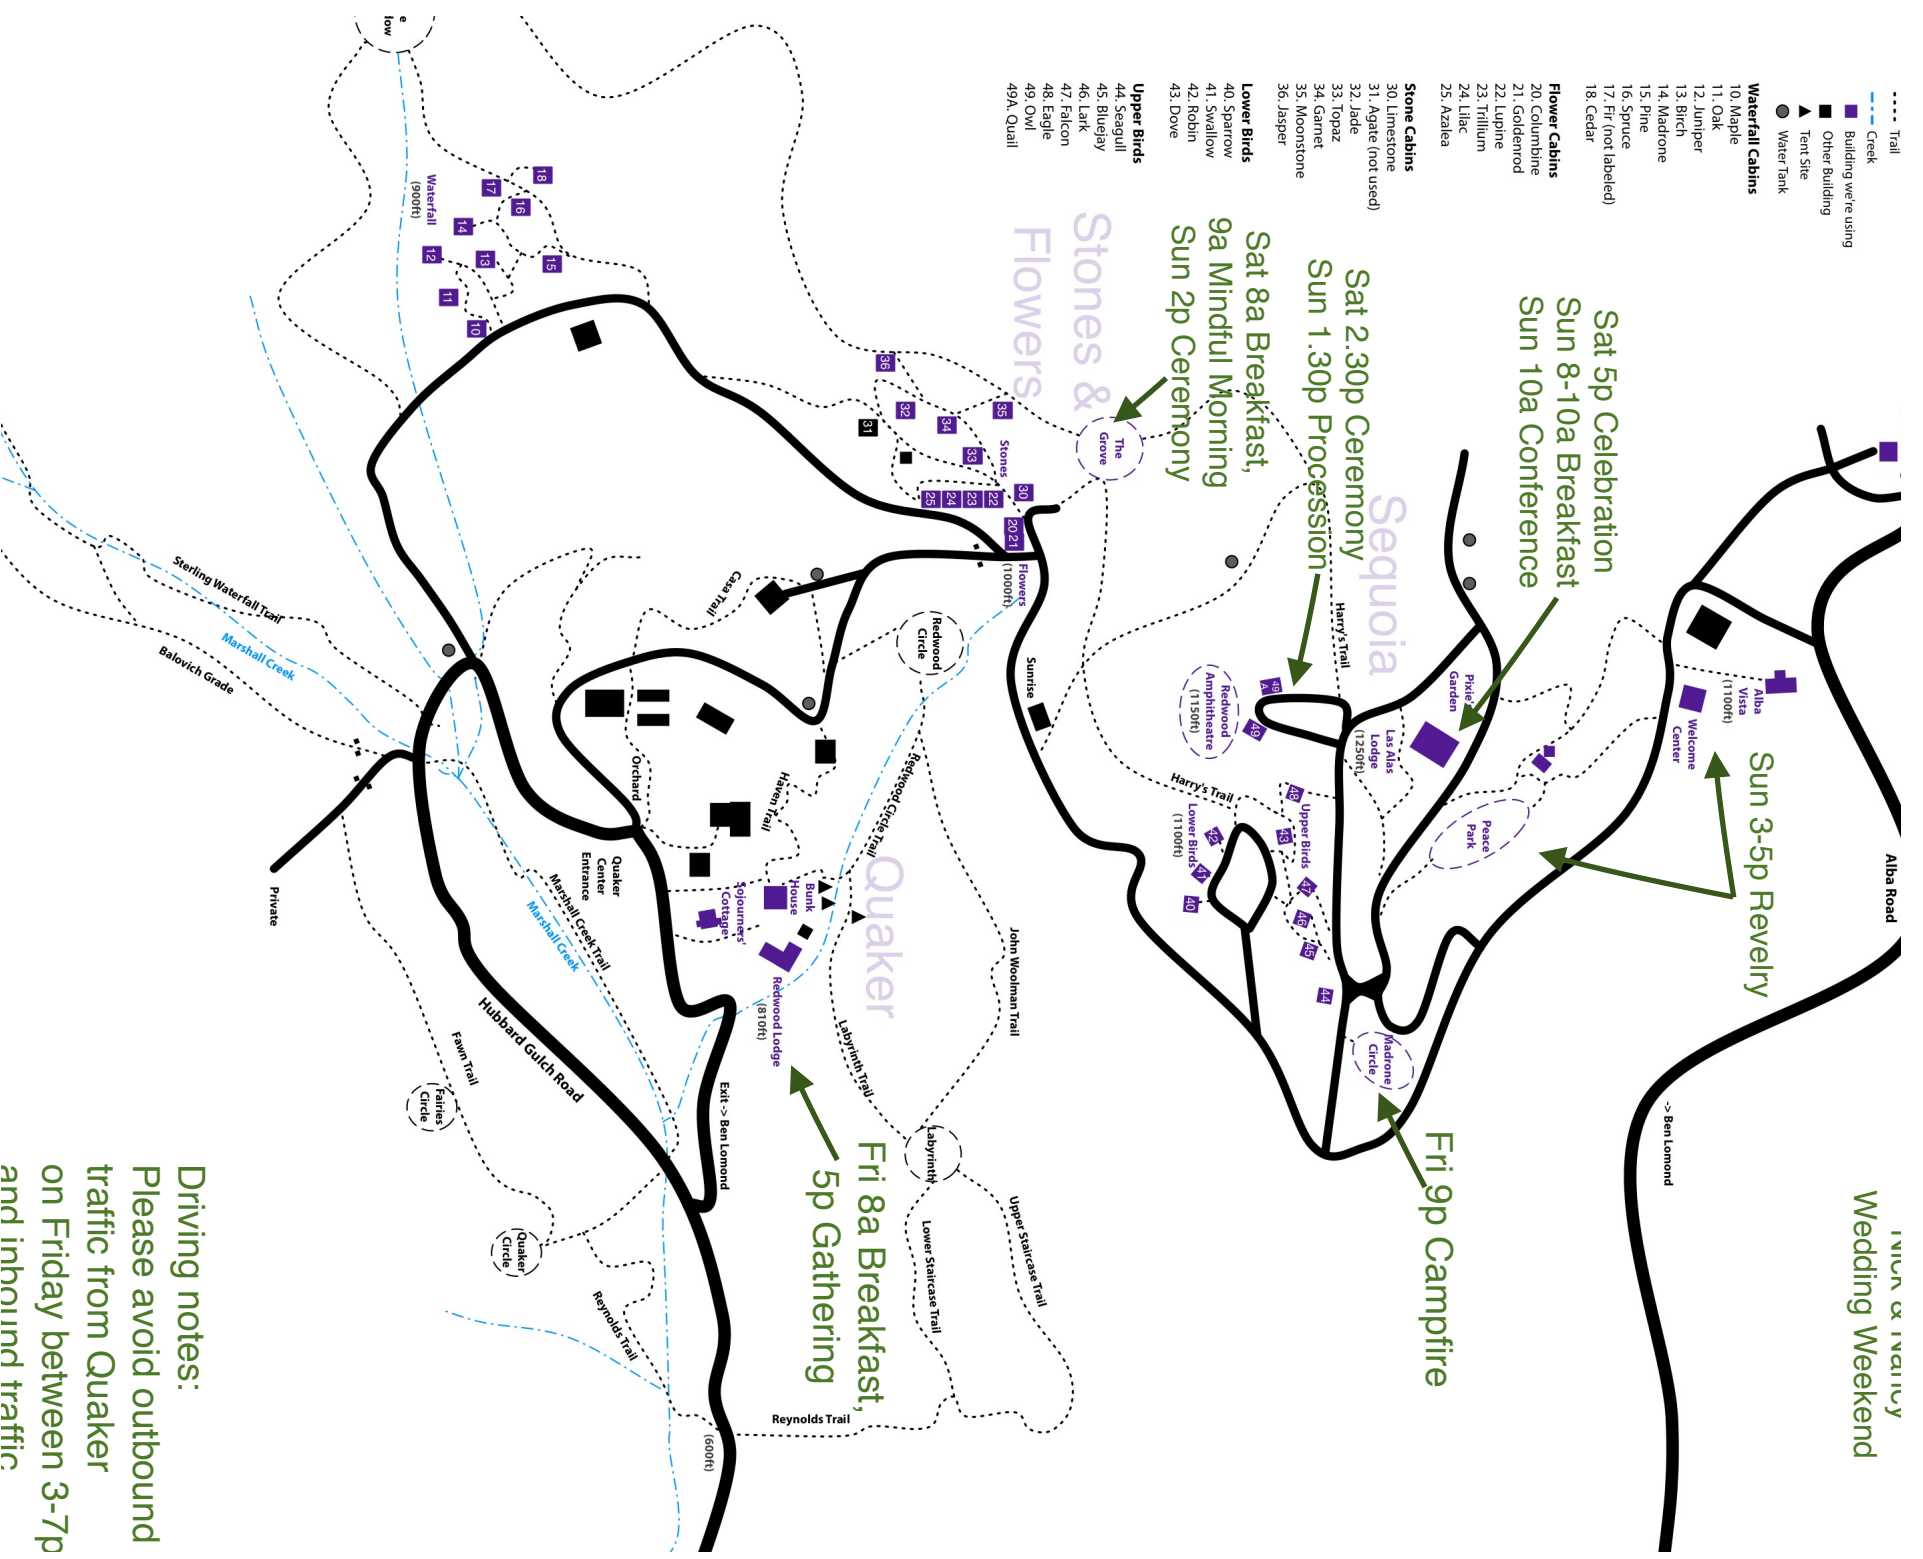

Lower Birds

- 40. Sparrow
- 41. Swallow
- 42. Robin
- 43. Dove

Upper Birds

- 44. Seagull
- 45. Bluejay
- 46. Lark
- 47. Falcon
- 48. Eagle
- 49. Owl
- 49A. Quail

Driving notes:
 Please avoid outbound traffic from Quaker on Friday between 3-7p and inbound traffic.

FRIDAY JUNE 3rd : COME TOGETHER

Breakfast	Offsite Lunch	Gathering		Campfire
8-10am - Redwood Lodge (Quaker)	12pm - We suggest Pono, a Hawaiian poke restaurant in Santa Cruz. Meet up with other guests there!	Arrival / Welcome - Drop in for some social sampling!	Dinner & Entertainment	S'more of the above
		5-6pm - Redwood Lodge (Quaker)	6-9pm - Redwood Lodge	9pm - Madrone Circle (Sequoia)
Free time / Local excursions				

SATURDAY JUNE 4th : WEDDING/HUMAN DAY

Breakfast	Picnic lunch		
8-10am - The Grove (Stones & Flowers)	12-1:30pm - The Grove (Stones & Flowers)		
Mindful Morning		Ceremony	Celebration
9:30-12pm - Starting at The Grove (Stones & Flowers)		2:30pm - Redwood Amphitheatre (Sequoia)	5-10pm - Las Alas Lodge (Sequoia)
Pick your puzzle paradigm: puzzle hunt or philosophy walk!			
		Child care / Kid camp	
		Location TBD	

SUNDAY JUNE 5th : FESTIVAL/ROBOT DAY

Breakfast					
8-10am - Las Alas Lodge (Sequoia)					
Threads: a conference	Post-er session: Food for Thought	The Raveling			
10-12pm - Las Alas Lodge (Sequoia)	12-1:30pm - Las Alas Lodge (Sequoia)	1:30-6pm - Redwood Amphitheatre to Stones & Flowers			
Ideas, presentations, performance, featuring the N&N community	More ideas, now more distributed!	Transformation	Raveling Procession / Robot Parade / Raveling Ritual	Reveling: Food, Folks, Fun	Winding up / winding down
	Light lunch grazing	1:30pm - Redwood Amphitheatre (Sequoia)	2-3pm - Leading to Stones & Flowers	3-5pm - Peace Park & Alba Vista (Sequoia)	5-6pm - Las Alas Lodge (Sequoia)